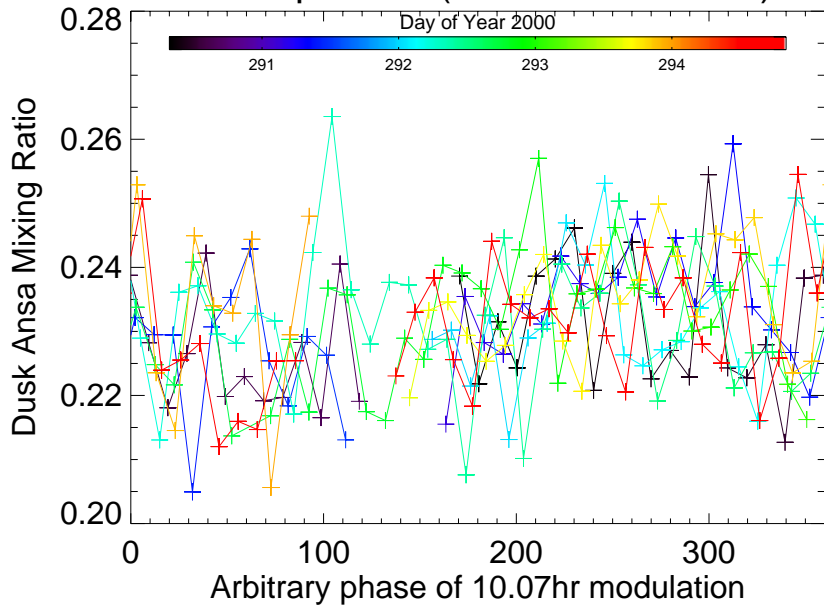

S IV Epoch 4 (Weak Modulation)

S IV Epoch 7 (Strong Modulation)

O II Epoch 4 (Weak Modulation)

O II Epoch 7 (Strong Modulation)